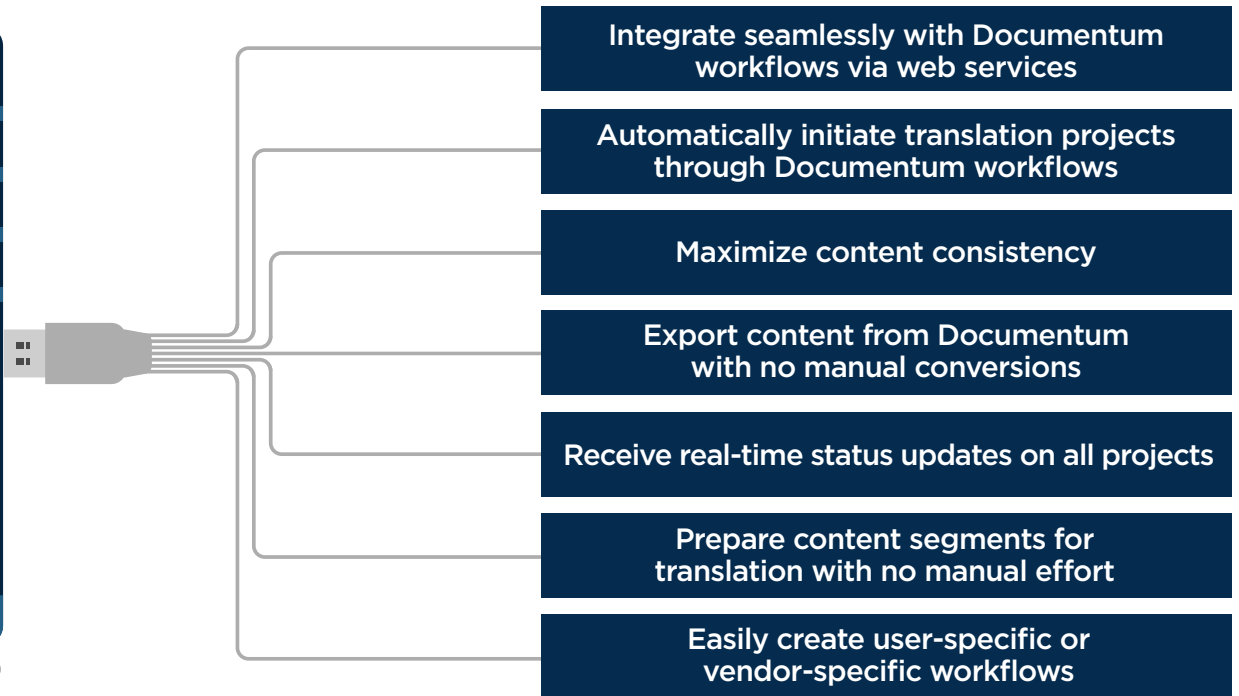

SEAMLESS INTEGRATION	ELIMINATE COPY/PASTE PROCESS	DASHBOARD MONITORING	NEVER PAY FOR SAME TRANSLATION TWICE	WORKFLOW INTEGRATION	REDUCE I.T. INVOLVEMENT
----------------------	------------------------------	----------------------	--------------------------------------	----------------------	-------------------------

Your Platform. More Global.

THOUSANDS OF ORGANIZATIONS TRUST GLOBALLINK TO STREAMLINE GLOBAL CONTENT MANAGEMENT

BE EVERYWHERE™

THE GLOBALLINK PRODUCT SUITE	
Project Director	Term Manager
TM Server	TransStudio
Translation & Review Portal	TransPort
OneLink	